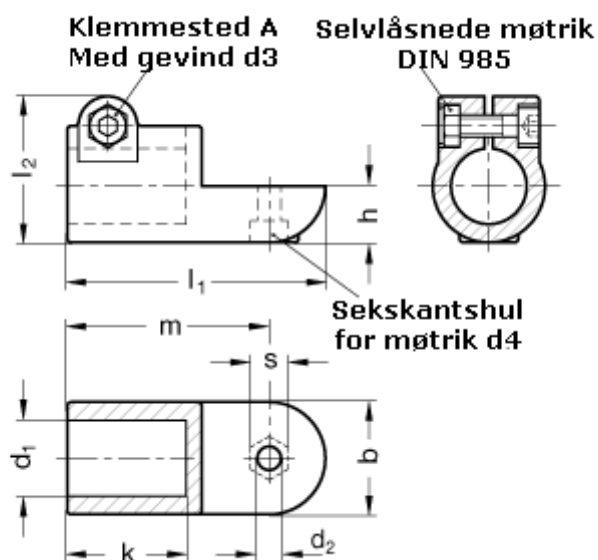

Article number: 20276B40OZ2SW

Description: E+G Swivel clamp connector  
GN276-B40-OZ-2-SW

## Measures

b = 65	m = 115
d1 = B40	s = 17
d2 = 10.2	
d3 = M10	
d4 = M10	
k = 74.0	
l1 = 148	
l2 = 77.5	